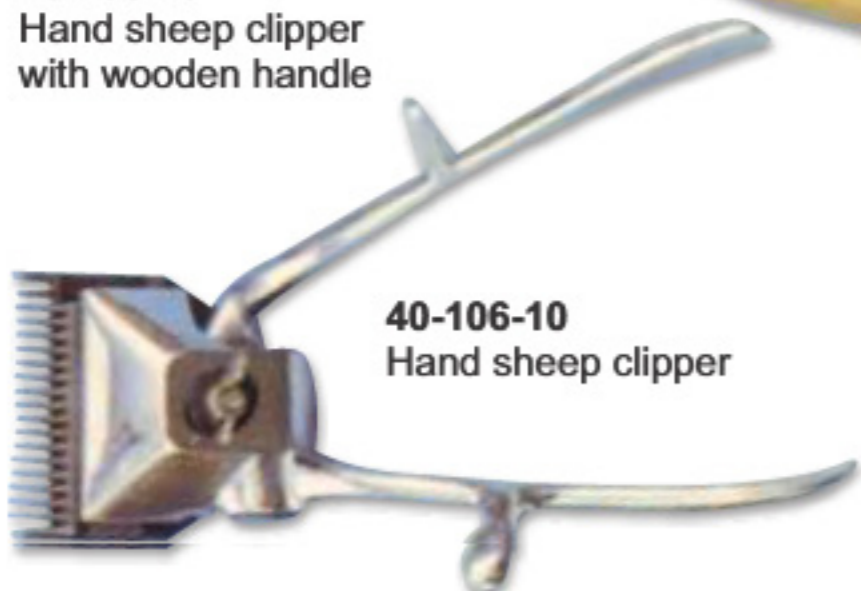

40-105-10
Hand sheep clipper
with wooden handle

40-106-10
Hand sheep clipper

40-107-10
Hand sheep clipper

40-107-10

40-107-10

40-108-10
Hand sheep clipper
with wooden handle

40-110-10
Aluminium Mane Comb
with Wooden Handle