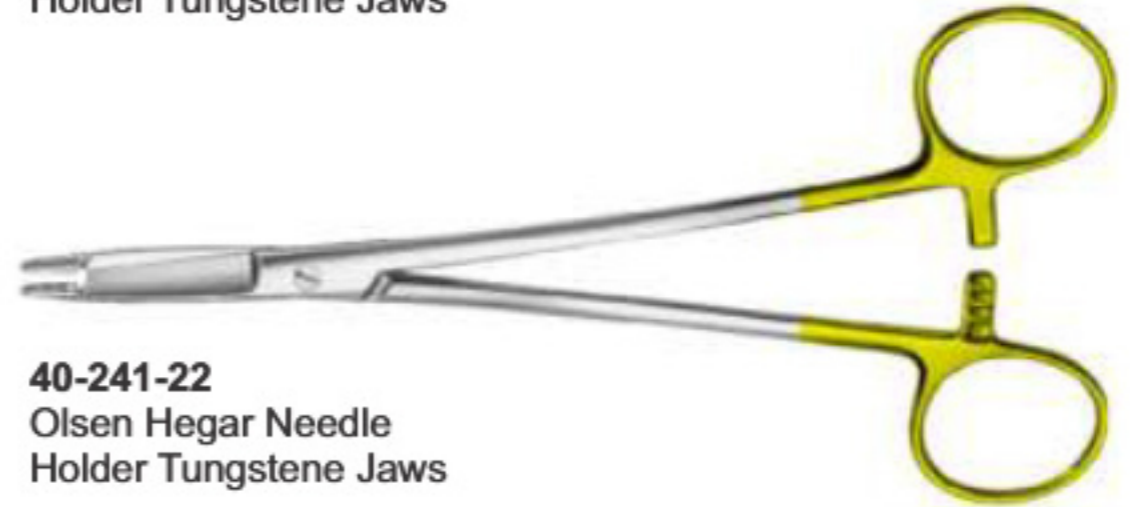

40-237-22
Weitlaner Retractor

40-238-22
Forceps

40-239-22
Mathieu Needle Holder

40-240-22
Mathieu Needle
Holder Tungstene Jaws

40-241-22
Olsen Hegar Needle
Holder Tungstene Jaws

40-242-22
Gynecological Instruments