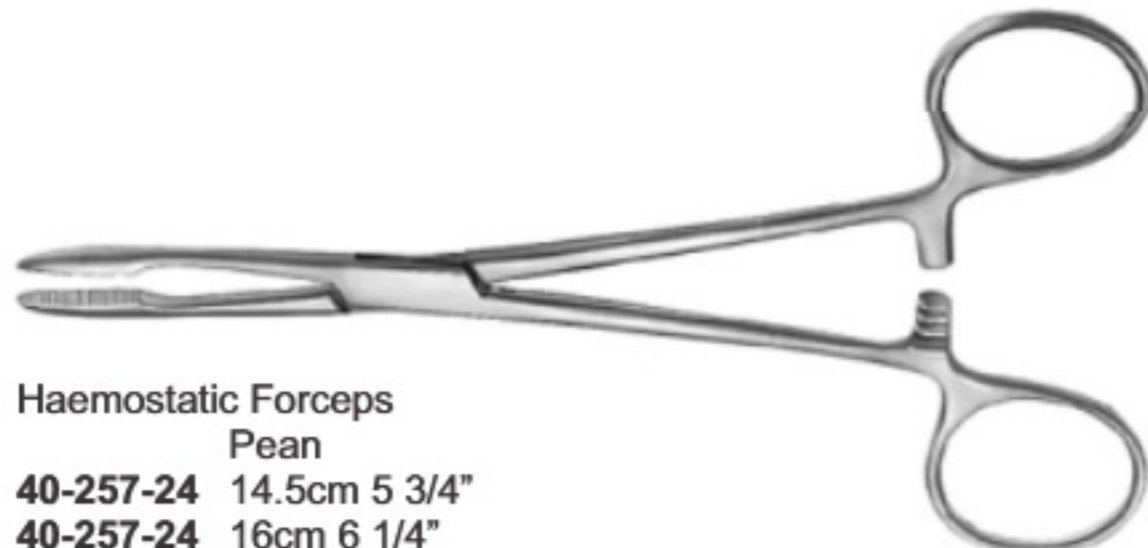

40-244-23
Baby Tongue Forceps
with Rubber Pads

40-245-23
Doyen Intestinal
Clamp, 23cm

40-246-23
Crile-Wood
Needle Holder, 15cm

40-247-23
Gillies
16cm

40-248-23
Olsen Hegar
Needle Holder

40-249-23
Halstead Forceps
13cm

40-250-23
Hartmann Forceps, 14cm

40-252-23
Splinter Forceps
12.5cm

40-253-23
Dissecting Forceps
13cm

40-254-23
Troeltsch (Wilde)
Ear Forceps
10.5cm 4 1/8"

40-255-24
Kocher Forceps
with teeth
14.5cm

40-256-24
Peen (Rochester)
14.5cm