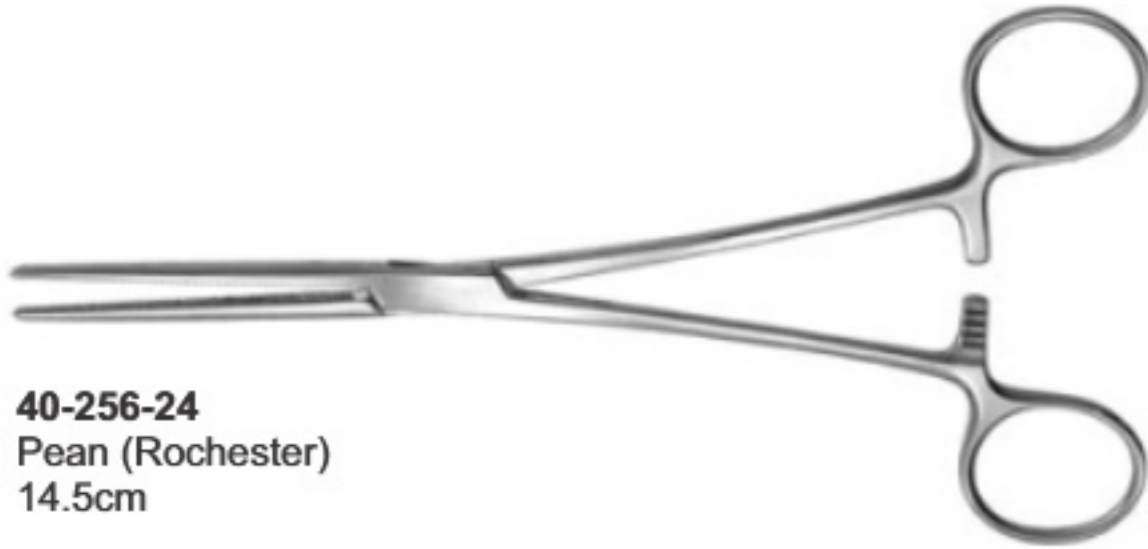

40-244-23
Baby Tongue Forceps
with Rubber Pads

40-245-23
Doyen Intestinal
Clamp, 23cm

40-246-23
Crile-Wood
Needle Holder, 15cm

40-247-23
Gillies
16cm

40-248-23
Olsen Hegar
Needle Holder

40-249-23
Halstead Forceps
13cm

40-250-23
Hartmann Forceps, 14cm

40-252-23
Splinter Forceps
12.5cm

40-253-23
Dissecting Forceps
13cm

40-254-23
Troeltsch (Wilde)
Ear Forceps
10.5cm 4 1/8"

40-255-24
Kocher Forceps
with teeth
14.5cm

40-256-24
Peen (Rochester)
14.5cm