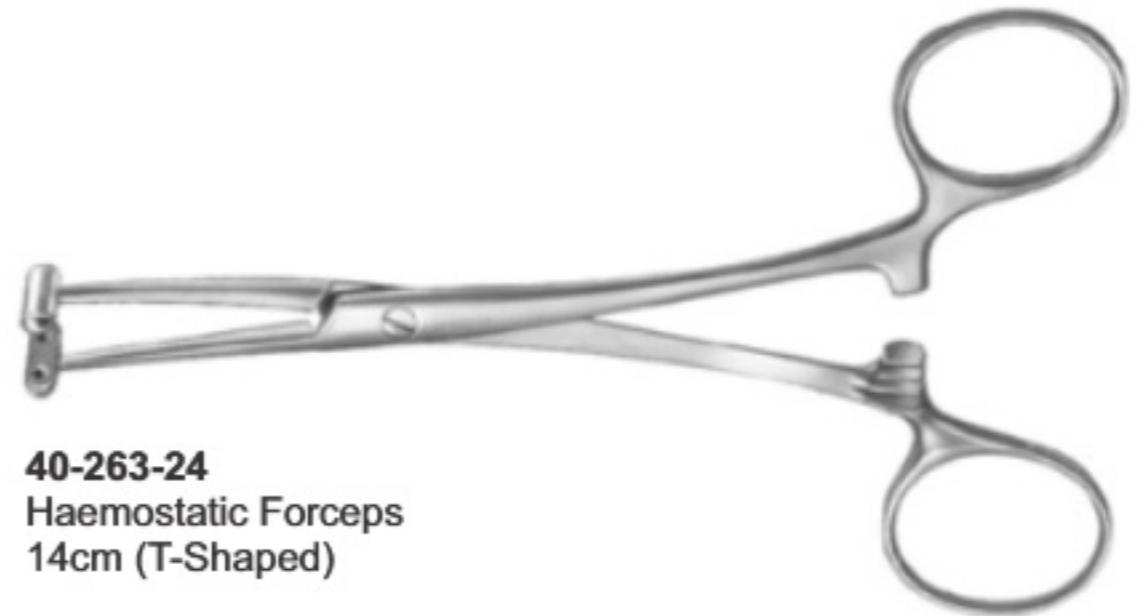

40-262-24
Haemostatic Forceps
25cm 9 3/4"

40-263-24
Haemostatic Forceps
14cm (T-Shaped)