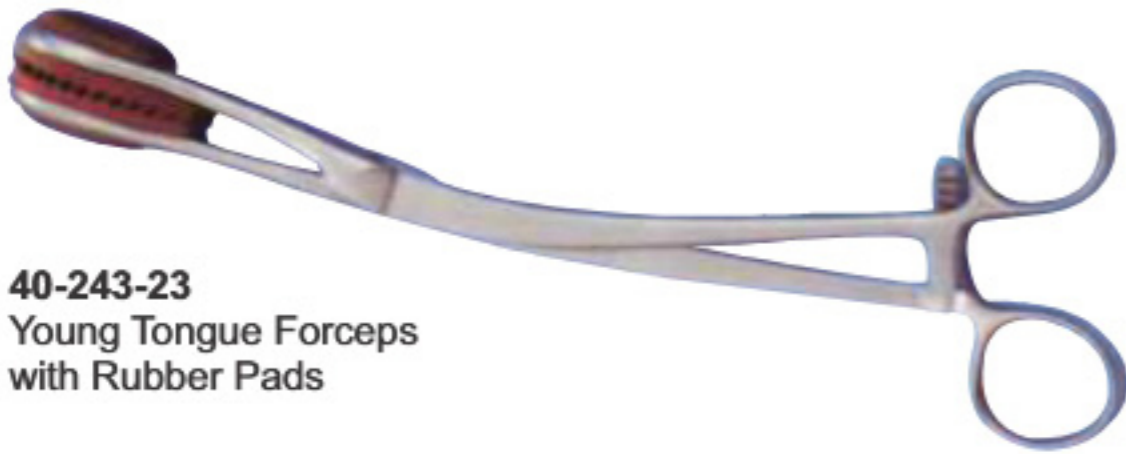

40-238-22
Forceps

40-243-23
Young Tongue Forceps
with Rubber Pads