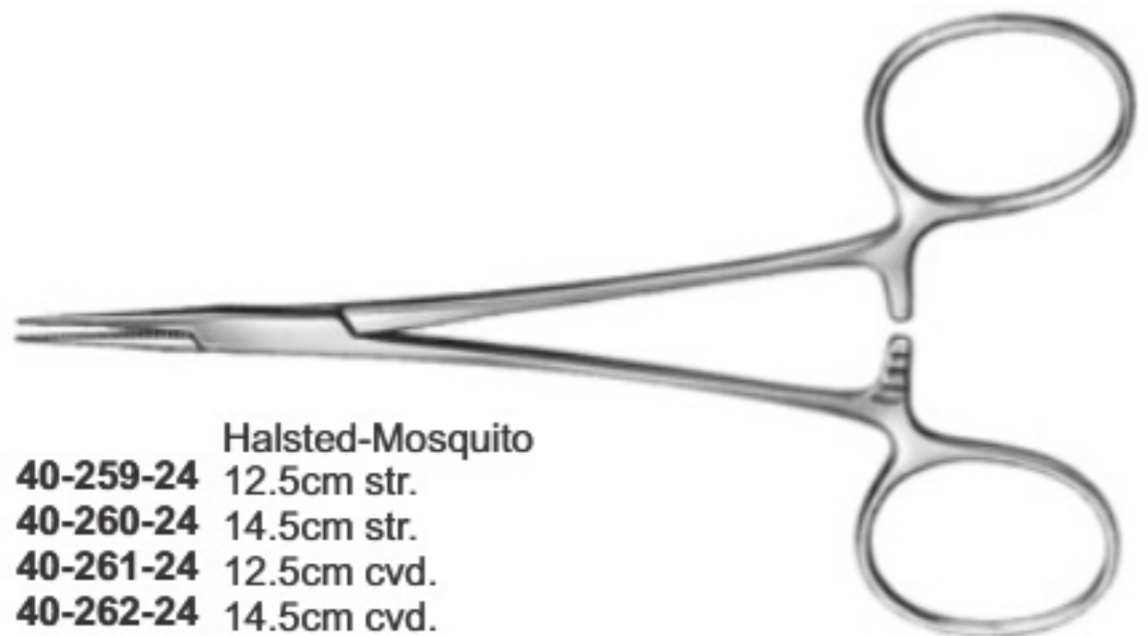

40-258-24
Leriche Forceps
15.5cm

Halsted-Mosquito
40-259-24 12.5cm str.
40-260-24 14.5cm str.
40-261-24 12.5cm cvd.
40-262-24 14.5cm cvd.