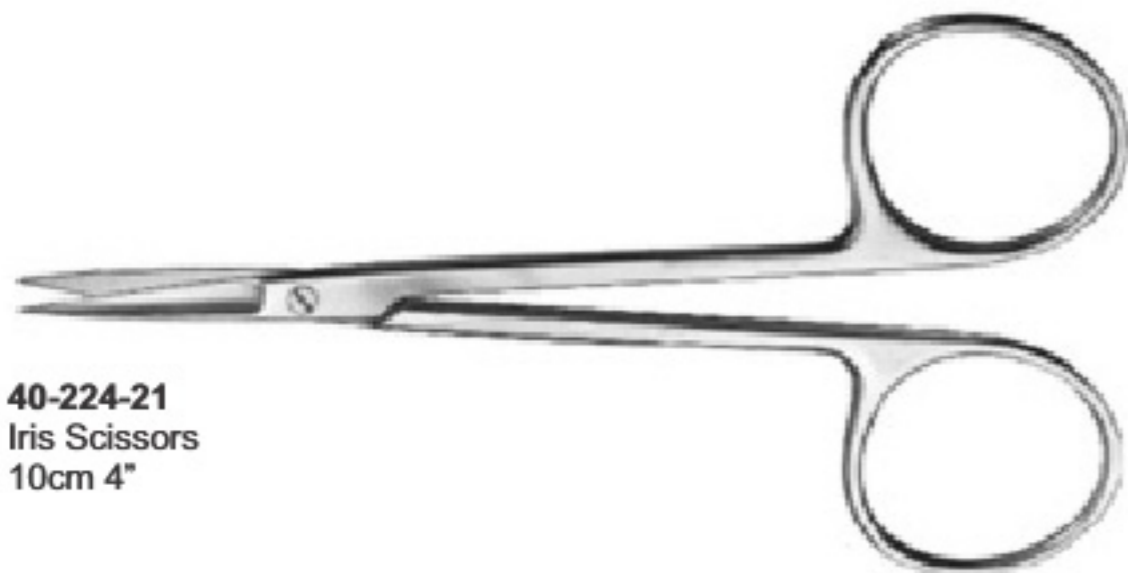

40-220-32
Snake Holder Stick
(Available in any Colours)

40-220-34
Snake Holder Stick
(Available in any Colours)

40-221-21
Operating Scissors
5.5", 6", 7", 8"

40-222-21
Operating Scissors
5.5", 6", 7", 8"