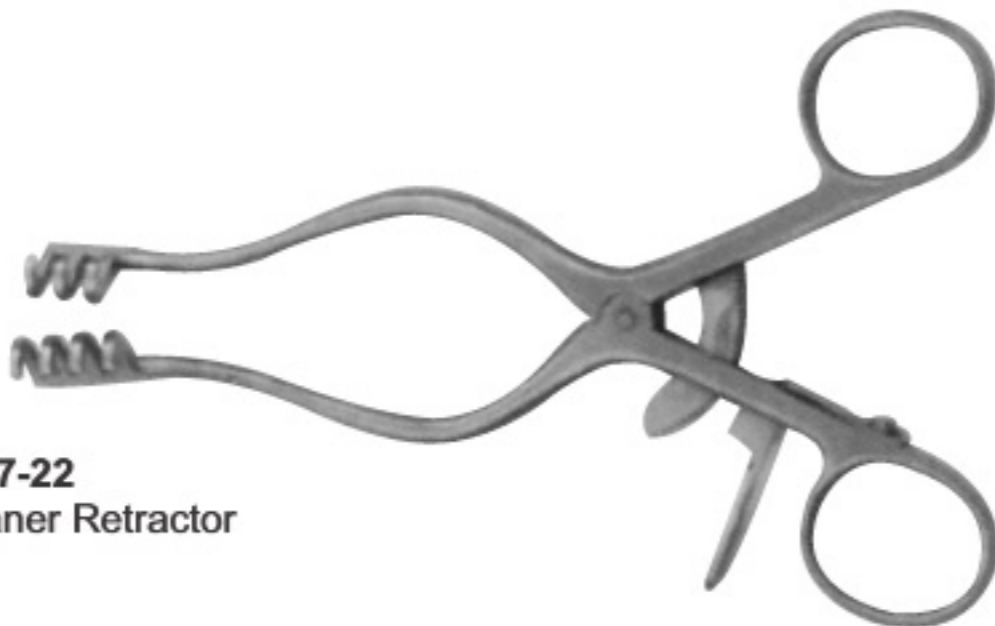

40-229-21
Stitch Scissors
Spencer
13cm 5"

40-230-21
Vascular Scissors
12cm 4 3/4"

40-232-22
Backhaus Towel Forceps

40-233-22
Haemostatic Forceps
T-shaped, 16cm

40-234-22
Metzemaum Scissors

40-235-22
Mayo Scissors

40-237-22
Weitlaner Retractor

40-238-22
Forceps

40-239-22
Mathieu Needle Holder

40-240-22
Mathieu Needle
Holder Tungstene Jaws

40-241-22
Olsen Hegar Needle
Holder Tungstene Jaws

40-242-22
Gynecological Instruments