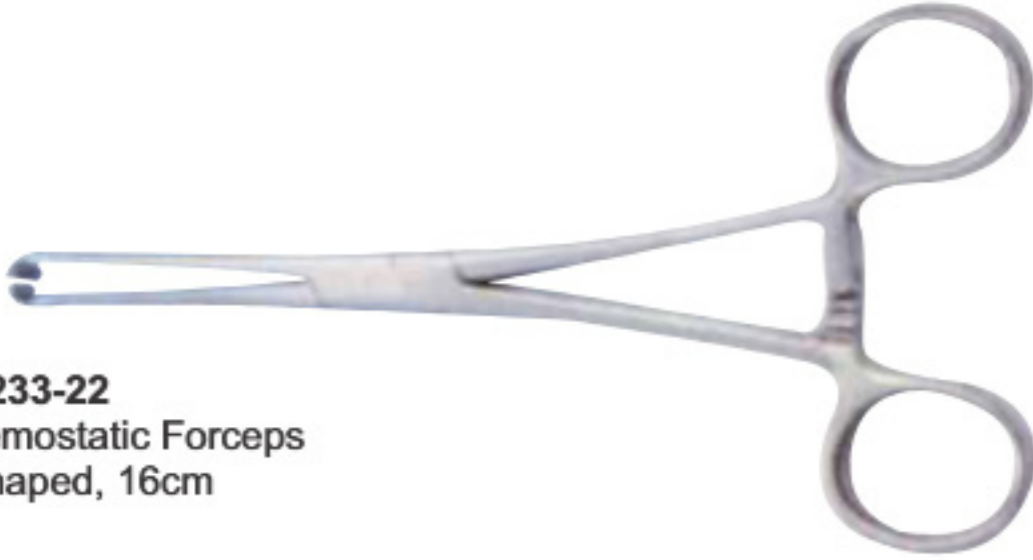

40-229-21
Stitch Scissors
Spencer
13cm 5"

40-230-21
Vascular Scissors
12cm 4 3/4"

40-232-22
Backhaus Towel Forceps

40-233-22
Haemostatic Forceps
T-shaped, 16cm

40-234-22
Metzemaum Scissors

40-235-22
Mayo Scissors