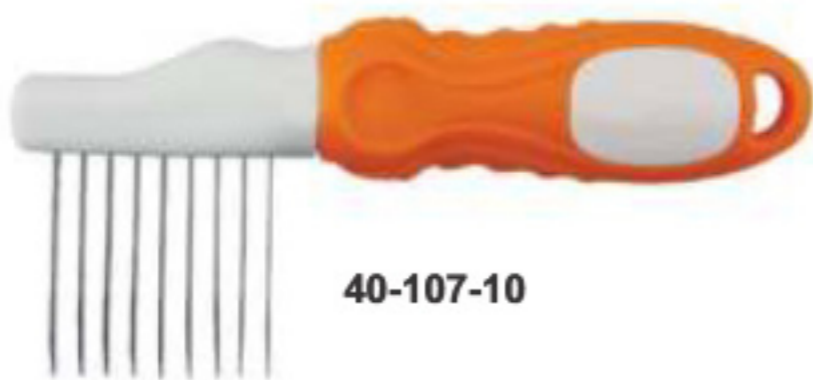

40-105-10
Hand sheep clipper
with wooden handle

40-106-10
Hand sheep clipper

40-107-10
Hand sheep clipper

40-107-10

40-107-10

40-108-10
Hand sheep clipper
with wooden handle

40-110-10
Aluminium Mane Comb
with Wooden Handle