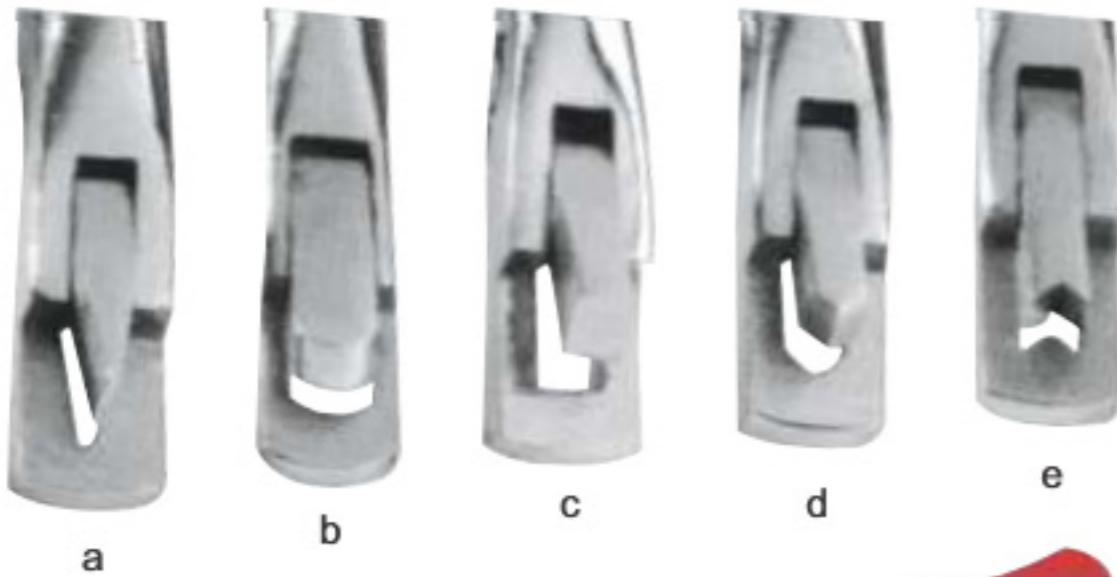

40-136-12
Wire Handle

40-145-13
Ear Notcher - A-type

40-140-14

40-140-13
Ear Notcher S.S
Design in the Center
of the ear

40-146-14
Tattooing Forceps
(A)

40-147-14
Tattooing Forceps
(B)

40-143-13
Tag Applicator Plier