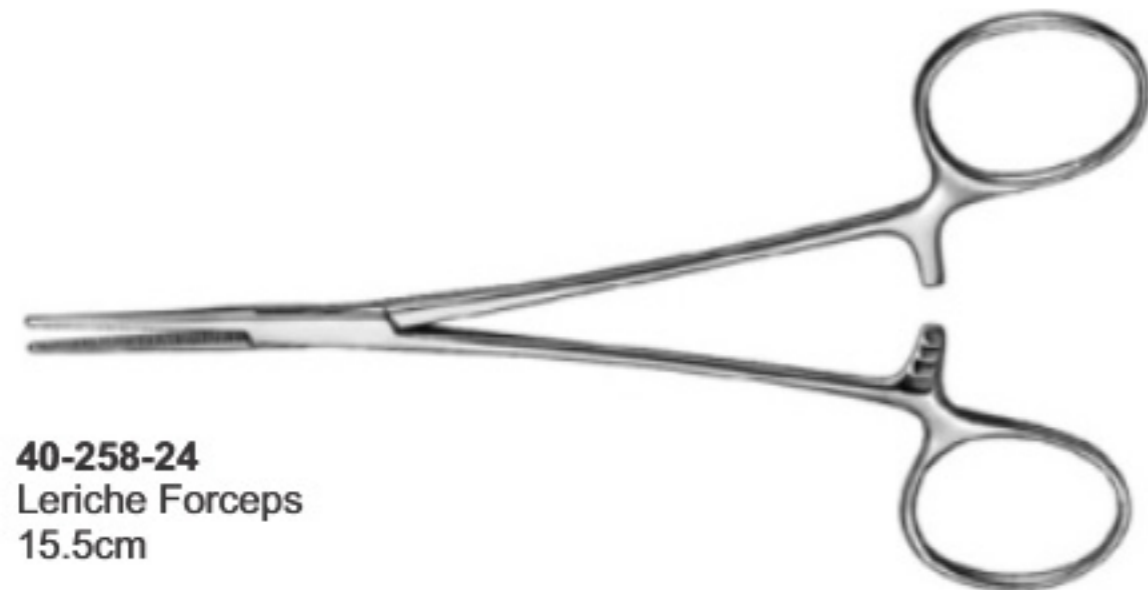

Haemostatic Forceps
Peen
40-257-24 14.5cm 5 3/4"
40-257-24 16cm 6 1/4"