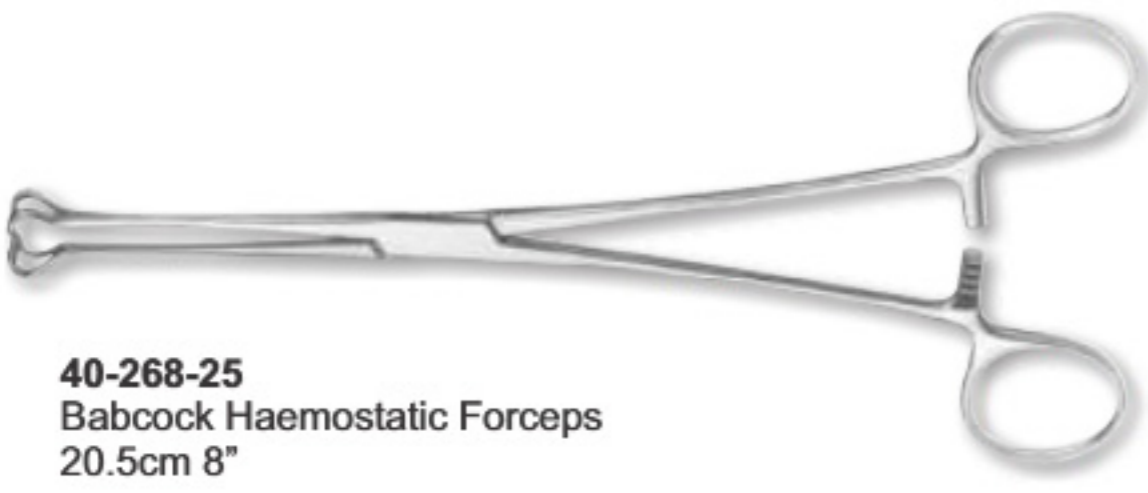

40-268-25
Babcock Haemostatic Forceps
20.5cm 8"