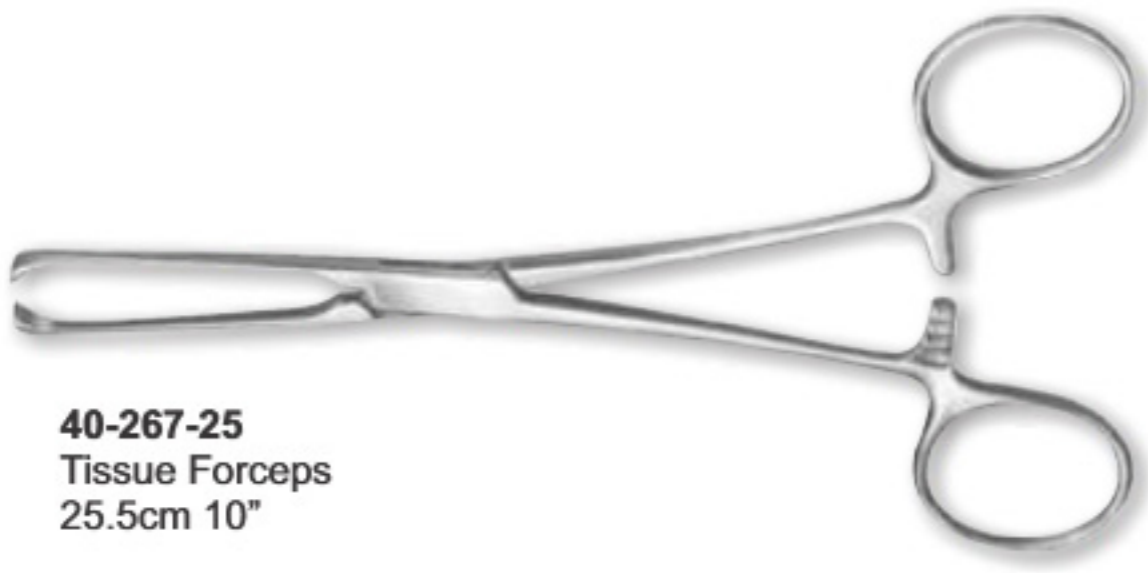

40-262-24
Haemostatic Forceps
25cm 9 3/4"

40-263-24
Haemostatic Forceps
14cm (T-Shaped)

40-264-24
Foerster
Sponge Forceps
25cm 9 3/4"

40-265-24
Haemostatic
Sponge Forceps
25cm 9 3/4"

40-266-24
Backhaus Towel Forceps
16.5cm