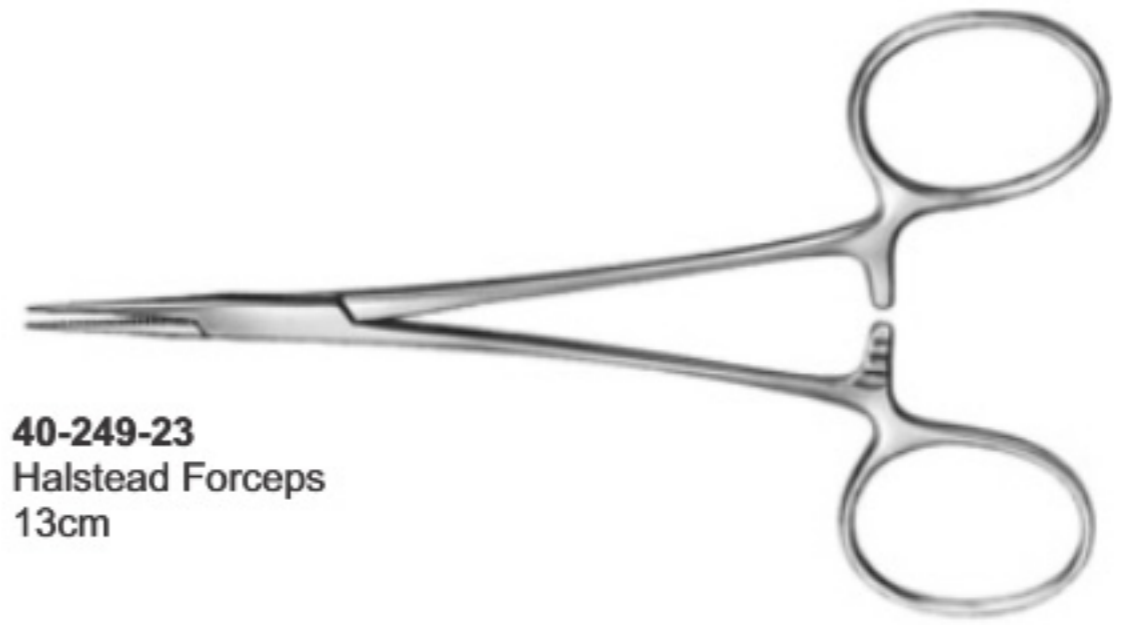

40-244-23
Baby Tongue Forceps
with Rubber Pads

40-245-23
Doyen Intestinal
Clamp, 23cm

40-246-23
Crile-Wood
Needle Holder, 15cm

40-247-23
Gillies
16cm

40-248-23
Olsen Hegar
Needle Holder

40-249-23
Halstead Forceps
13cm