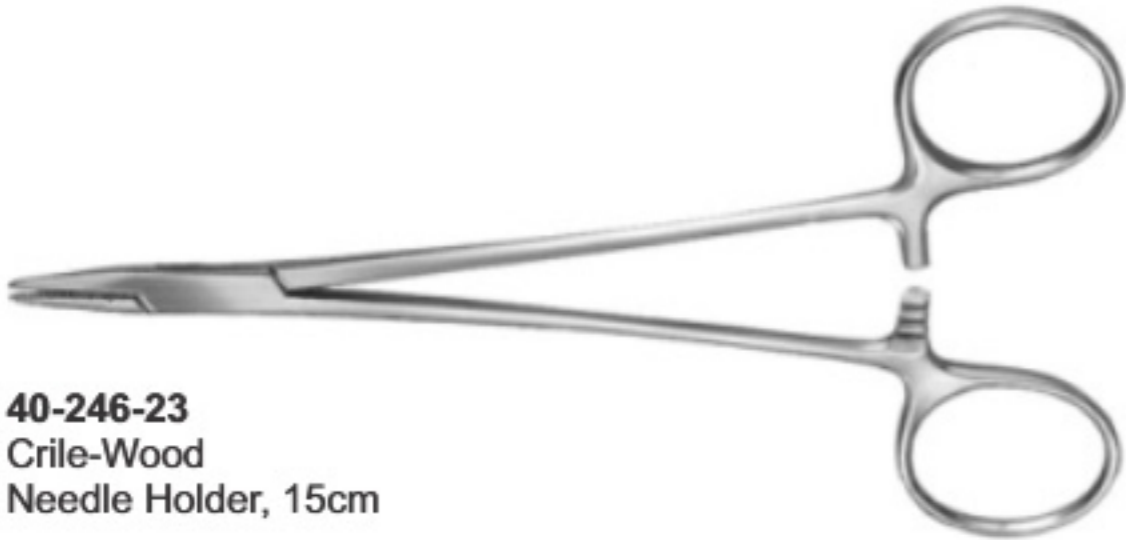

40-242-22A
Polansky Vaginal Speculum
with 3 Blades Has butterfly screws
with two blades on top.

40-242-22B
Killian Vaginal Speculum
for Dogs Has set screw and
3 1/2" blades.

40-243-23
Young Tongue Forceps
with Rubber Pads

40-244-23
Baby Tongue Forceps
with Rubber Pads

40-245-23
Doyen Intestinal
Clamp, 23cm

40-246-23
Crile-Wood
Needle Holder, 15cm

40-247-23
Gillies
16cm

40-248-23
Olsen Hegar
Needle Holder

40-249-23
Halstead Forceps
13cm