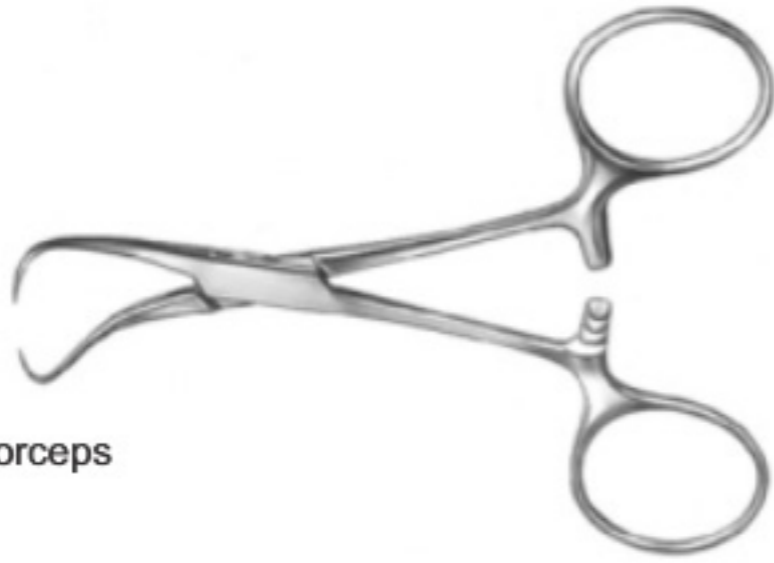

40-232-22
Backhaus Towel Forceps